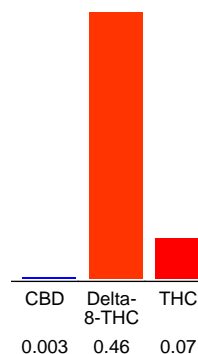

A Gift From Nature Supplies

Orlando, FL 3289
info@agiffromnaturesupplies.com
407-704-8519

Sample 368-010622-114

AGFN D8 Gummy Indica- Pineapple Twist

Sample Submitted: 01-06-2022; Report Date: 01-08-2022

nullSample Unit Size: 5.42 g

AGFN D8 Gummy Indica- Pineapple Twist

Edible: Candy

Chromatogram

Cannabinoid Profile

Cannabinoid Profile by HPLC

0.07%
Calculated THC Yield

0.00%
Calculated CBD Yield

0.53%
Total Cannabinoids