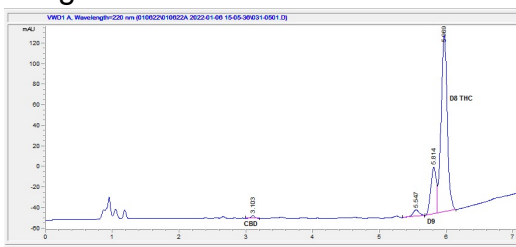

A Gift From Nature Supplies

Orlando, FL 3289
info@agiffromnaturesupplies.com
407-704-8519

Sample 368-010622-114

AGFN D8 Gummy Indica- Pineapple Twist

Sample Submitted: 01-06-2022; Report Date: 01-08-2022

nullSample Unit Size: 5.42 g

AGFN D8 Gummy Indica- Pineapple Twist

Edible: Candy

Chromatogram

Cannabinoid Profile

Cannabinoid Profile by HPLC

0.07%
Calculated THC Yield

0.00%
Calculated CBD Yield

0.53%
Total Cannabinoids

Cannabinoid	% wt	mg/unit
CBD	0.003	0.1626
Delta-8-THC	0.46	24.93
THC	0.07	3.793
Total Cannabinoids	0.53	28.9
Calculated THC Yield	0.07	3.79
Calculated CBD Yield	0.00	0.16
Calculated Maximum THC Yield = THC + 0.877 * THCA		
Calculated Maximum CBD Yield = CBD + 0.877 * CBDA		