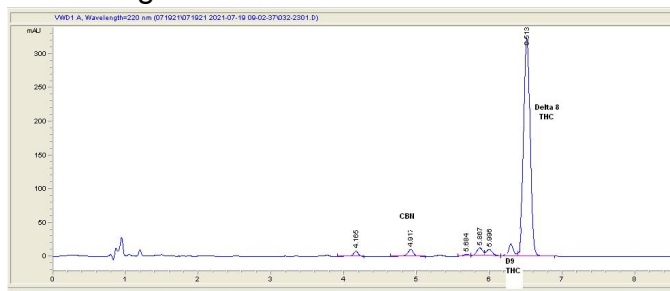

A Gift From Nature Supplies

Orlando, FL 3289
info@agiffromnaturesupplies.com
407-704-8519

Sample 368-071921-076

AGFN D8 Gummy- Sativa- Orange Crush

Batch/Lot # 100821

Sample Submitted: 07-19-2021; Report Date: 07-21-2021

nullSample Unit Size: 5.69 g

AGFN D8 Gummy- Sativa- Orange Crush

Edible: Candy

Batch/Lot # 100821

Chromatogram

Cannabinoid Profile

Cannabinoid Profile by HPLC

0.00%
Calculated THC Yield

0.00%
Calculated CBD Yield

0.43%
Total Cannabinoids

Cannabinoid	% wt	mg/unit
Delta-8-THC	0.43	24.47
THC	0.0	0.0
Total Cannabinoids	0.43	24.5
Calculated THC Yield	0.00	0.00
Calculated CBD Yield	0.00	0.00
Calculated Maximum THC Yield = THC + 0.877 * THCA		
Calculated Maximum CBD Yield = CBD + 0.877 * CBDA		