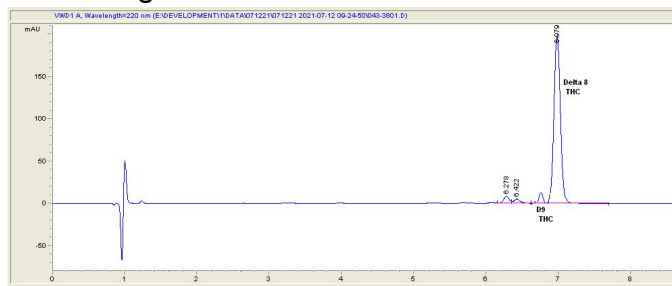

A Gift From Nature Supplies

Orlando, FL 3289
info@agiffromnaturesupplies.com
407-704-8519

Sample 368-071221-041

D8 Cartridge Sativa- Pineapple Express
Sample Submitted: 07-12-2021; Report Date: 07-14-2021

D8 Cartridge Sativa- Pineapple Express Distillate

Chromatogram

Cannabinoid Profile

Cannabinoid Profile by HPLC

0.18%
Calculated THC Yield

0.00%
Calculated CBD Yield

90.46%
Total Cannabinoids

Cannabinoid	% wt	mg/g
Delta-8-THC	90.28	902.8
THC	0.18	1.8
Total Cannabinoids	90.46	904.6
Calculated THC Yield	0.18	1.80
Calculated CBD Yield	0.00	0.00
Calculated Maximum THC Yield = THC + 0.877 * THCA		
Calculated Maximum CBD Yield = CBD + 0.877 * CBDA		

Marin Analytics, LLC
250 Bel Marin Keys Blvd, Suite D4
Novato, CA 94949
415-936-6477 / sarabiancalana1@gmail.com

Sara Biancalana
Sara Biancalana
Chief Scientist

This sample has been tested by Marin Analytics, LLC using valid testing methodologies and a quality system. Values reported relate only to the sample tested. Marin Analytics, LLC makes no claims as to the efficacy, safety or other risks associated with any detected or non-detected levels of any compounds reported herein. This Certificate shall not be reproduced except in full, without the written approval of Marin Analytics, LLC.