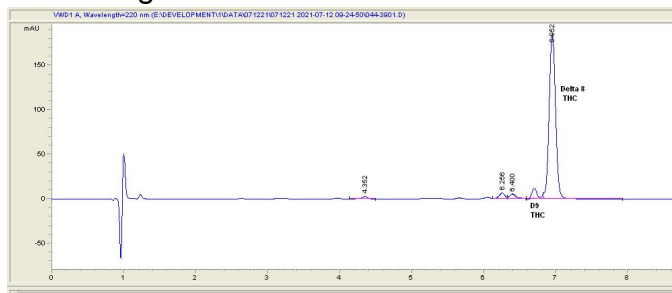

Distillate

Chromatogram

Cannabinoid Profile

Cannabinoid Profile by HPLC

0.16%
Calculated THC Yield

0.00%
Calculated CBD Yield

90.35%
Total Cannabinoids

Cannabinoid	% wt	mg/g
Delta-8-THC	90.19	901.9
THC	0.16	1.6
Total Cannabinoids	90.35	903.5
Calculated THC Yield	0.16	1.60
Calculated CBD Yield	0.00	0.00

Calculated Maximum THC Yield = $THC + 0.877 * THCA$
Calculated Maximum CBD Yield = $CBD + 0.877 * CBDA$

Marin Analytics, LLC
250 Bel Marin Keys Blvd, Suite D4
Novato, CA 94949

415-936-6477 / sarabiancalana1@gmail.com