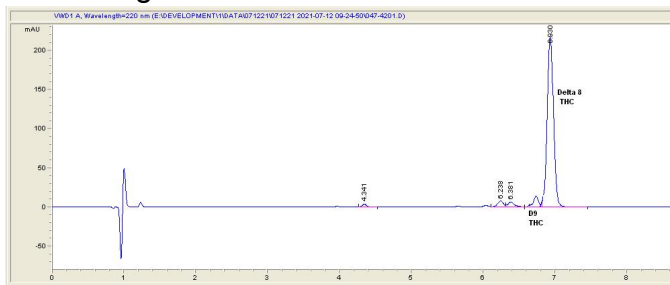

Chromatogram

Cannabinoid Profile

Cannabinoid Profile by HPLC

0.16%
Calculated THC Yield

0.00%
Calculated CBD Yield

91.18%
Total Cannabinoids

Cannabinoid	% wt	mg/g
Delta-8-THC	91.02	910.2
THC	0.16	1.6
Total Cannabinoids	91.18	911.8
Calculated THC Yield	0.16	1.60
Calculated CBD Yield	0.00	0.00
Calculated Maximum THC Yield = THC + 0.877 * THCA		
Calculated Maximum CBD Yield = CBD + 0.877 * CBDA		